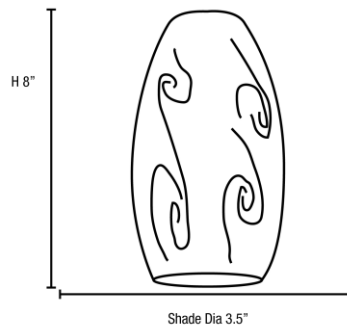

FIXTURE	BACKPLATE / CANOPY
Length:	Length
Width:	Width:
Diameter	Diameter:
Height: 8"	Height: 1.25"
Extension:	
Overall Height: 10-153"	

TECHNICAL SPECIFICATIONS

SPECIFICATIONS

Frame Material: Metal
Diffuser Material: Glass
Lamping Type: E-26 (Replaceable LED Jbox: Standard
Lamping Base: E-26 Lamp Wattage: 10 W
Lamp Quantity: 1 Total Wattage: 10 W
Voltage: 120v Lamps Included: Yes

Additional Notes:

Brushed steel finish paired with 12 feet of clear cord; Custom Finish
5 Piece Minimum Order Quantity

Project Name: _____

Location: _____

Type: _____

Quantity: _____

Notes:

LINE DRAWING

IES FILE

In addition to Access Lighting's purchase and warranty terms and conditions, by signing below or placing an order, you agree that you are authorized to bind the entity placing any order and acknowledge the following: All of sizes and measurements are approximate and all images are for illustrative purposes only. In the event of an inconsistency, the "Product Measurements" section controls. There also may be slight differences in the colors and designs compared to the displayed and printed images.